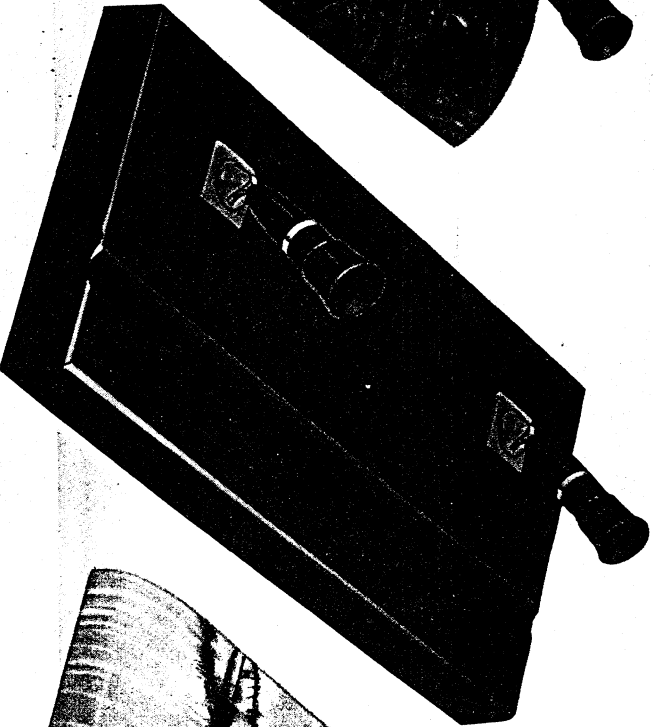

T160 BUGEF. Brown Onyx. 5 x 10 inches. Gold name plate. With Brown LIFETIME Pen and Desk Pencil $25.00. With two LIFETIME Pens $27.00.

V449 BAGNA. Green Brazilian Onyx. 5 x 10 inches. Eagle motif. Gold trim. With two Black LIFETIME Pens $30.00. With LIFETIME Pen and Desk Pencil $28.00.

T220 ADEKU. Colored Pedra de Onyx. 4 1/4 x 9 1/4 inches. Gold Pencil Grooves. With Black LIFETIME Pen and Desk Pencil $25.00.

T199 ADEGO. Black Carrara. 5 x 10 inches. Gold trim. With two Black LIFETIME Pens $25.00.